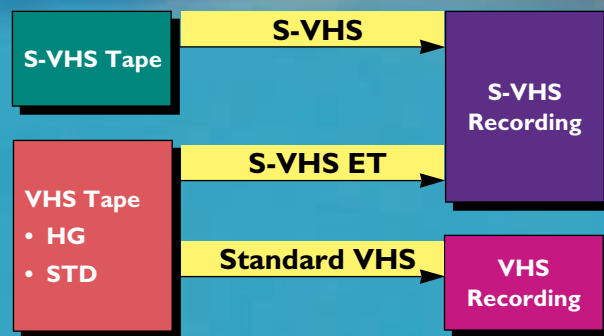

The new "Super VHS ET" feature on Super VHS decks will allow users to record high-resolution Super VHS signals on the most widely available VHS cassettes, thus delivering over 400 lines of resolution. In turn, the new technology allows more users to easily enjoy higher-resolution which previously had been available only to owners of Super VHS decks using Super VHS cassette tapes. The technology will substantially expand the scope of higher-quality home picture recording and the penetration of Super VHS.

The new "Super VHS ET" is a system technology consisting of the newly developed "High-Resolution Recording System," "High Performance Video Head" and "Pre-Amp." This technology, making it possible to record 160% wider signal frequency range on VHS tapes, allows the recording of 400 lines of resolution on VHS tapes (HG tape is recommendable). In the background of this development is the fact that performance of video tapes and high quality picture technology of VHS video decks have been remarkably improved in recent years.

Super VR 988

MATCH LINE

S-VHS VHS M-PAL NTSC

S-VHS-ET

19 micron SUPER 6 HEAD

Plug & Play
Incredible Picture

Lighted
Jog/Shuttle Multi Remote

VISS

S-VHS ET Concept

Key benefit and communication for SVHS ET :

- Perfect solution of high resolution picture (400 lines vs. 240 lines)
- Cheaper hardware cost than S-VHS in the past
- Enable to use standard tape for S-VHS recording
- Same running cost of recording on VHS